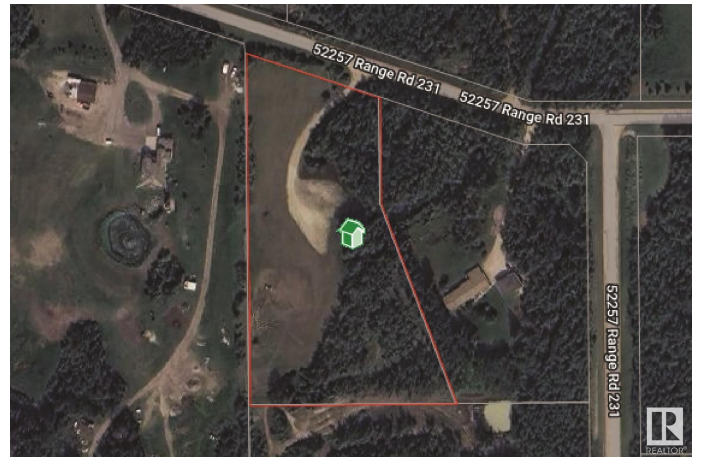

Courtesy Of Barrie Tanner Of Terra Realty

\$1,499,000 - 52257 Rge Rd 231, Rural Strathcona County

MLS® #E4428069

\$1,499,000

0 Bedroom, 0.00 Bathroom,
Rural on 4.42 Acres

Sconadale, Rural Strathcona County, AB

Discover a pristine 4.42-acre canvas just moments south of Sherwood Park! This exceptional parcel invites your creative vision, whether crafting a new residence or exploring subdivision potential. Benefit from excellent site drainage and a prime location just minutes from all the conveniences of town. Enveloped by lush mature trees and scenic walking trails, this lot promises privacy and serenity. Embrace a countryside ambiance with swift access to Sherwood Park within this paved subdivision.

Essential Information

MLS® #	E4428069
Price	\$1,499,000
Bathrooms	0.00
Acres	4.42
Type	Rural
Sub-Type	Vacant Lot/Land
Status	Active

Community Information

Address	52257 Rge Rd 231
Area	Rural Strathcona County
Subdivision	Sconadale

City	Rural Strathcona County
County	ALBERTA
Province	AB
Postal Code	T8B 1A7

Exterior

Exterior Features No Back Lane, No Through Road

Additional Information

Date Listed March 28th, 2025

Days on Market 6

Zoning Zone 80