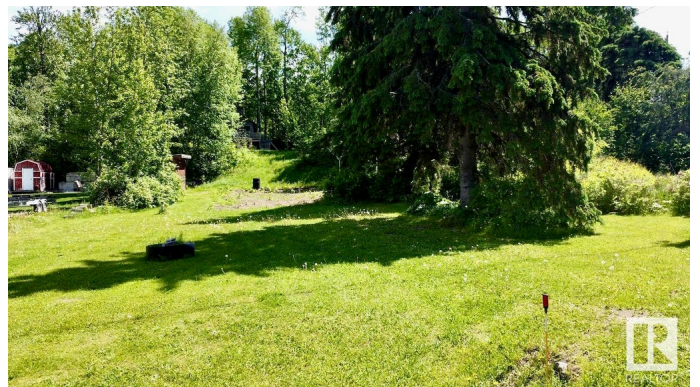

# \$449,900 - 2 53103 Rge Rd 40, Rural Parkland County

MLS® #E4417031

**\$449,900**

0 Bedroom, 0.00 Bathroom,  
Rural on 0.30 Acres

Wabamun Beach, Rural Parkland County, AB

Welcome to this remarkable .297-acre property, cherished for generations and now ready for new adventures. It features a drilled well, a holding tank, and previously had power, which can be reconnected. There are many options for a build spot, whether you desire a walk-out or bungalow. A charming children's playhouse is also on site, perfect for little ones. The property offers lakefront access, thanks to the public access point between you and the lake. The waters are calm in this bay, making it perfect for kayaking and other water activities, as there is a speed limit for motorized boats up to the trestle and the larger part of the lake. Conveniently located off Hwy 16 in Wabamun Beach, it's an easy commute to the capital city and nearby amenities. Don't miss this opportunity to create lasting memories—discover the adventures and joys of lakeside living today!

## Exterior

Exterior Features Beach Access, Boating, Lake Access Property, Lake View, No Through Road, Park/Reserve, Playground Nearby, Recreation Use, Waterfront Property